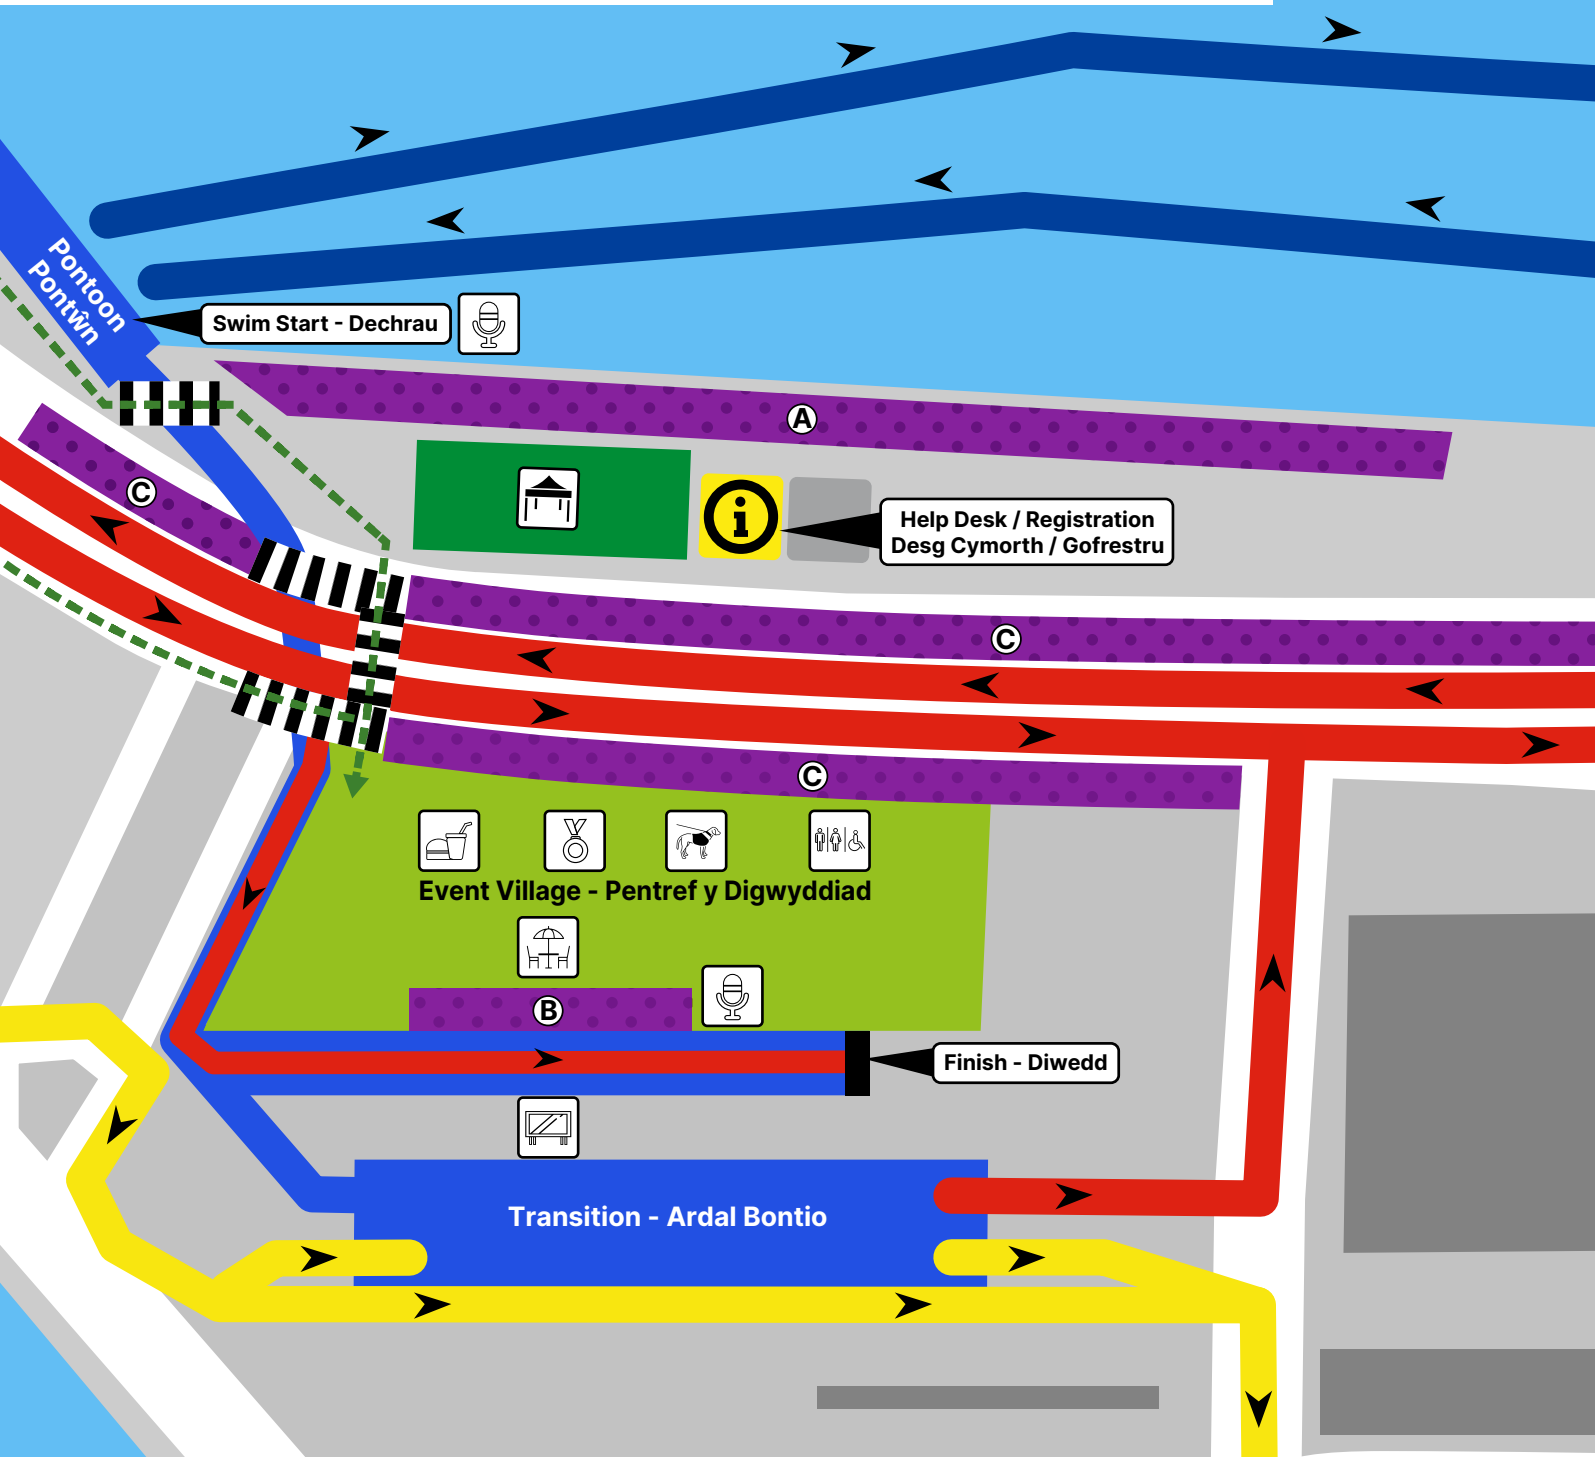

VENUE MAP - MAP Y LLEOLIAD

SPECTATING PWYNT GWYLIO / GWYLWYR

-   Swim Course
Cwrs Nofio
-   Bike Course
Cwrs Beicio
-   Run Course
Cwrs Rhedeg
-  Directional Arrows
Saethau Cyfeiriadol
-  (A) Swim Course Spectating
Man Gwyllo Linell Derfyn
-  (B) Accessible Viewing Area
Man Gwyllo Hygyrch
-  (C) Run Course Spectating
Gwyllo'r Cwrs Rhedeg
-  Drop curb crossing point
Man croesi palmant isel

EVENT VILLAGE & ENTERTAINMENT PENTREF DIGWYDDIADAU / ADLONIANT

-  Route from Langdon Road / Sail Bridge
Llwybr o Ffordd Langdon / Pont Hwyllo
-  Big Screen with subtitled race coverage
and leaderboards
Sgrin Fawr gyda sylwebaeth wedi'i hisdeitlo
a byrddau arweinwyr
-  Live commentary and PA system
Sylwebaeth fyw a system PA
-  Seating Area with Parasols
Ardal Eistedd gyda Pharasolau
-  Food & Beverage
Bwyd a Diod
-  Temporary Accessible Toilets
Toiledau Hygyrch Dros Dro
-  Medal Ceremony
Seremonïau Medalau
-  Assistance Dog Area
Man Cŵn Cymorth
-  Marina Market
Marchnad y Marina