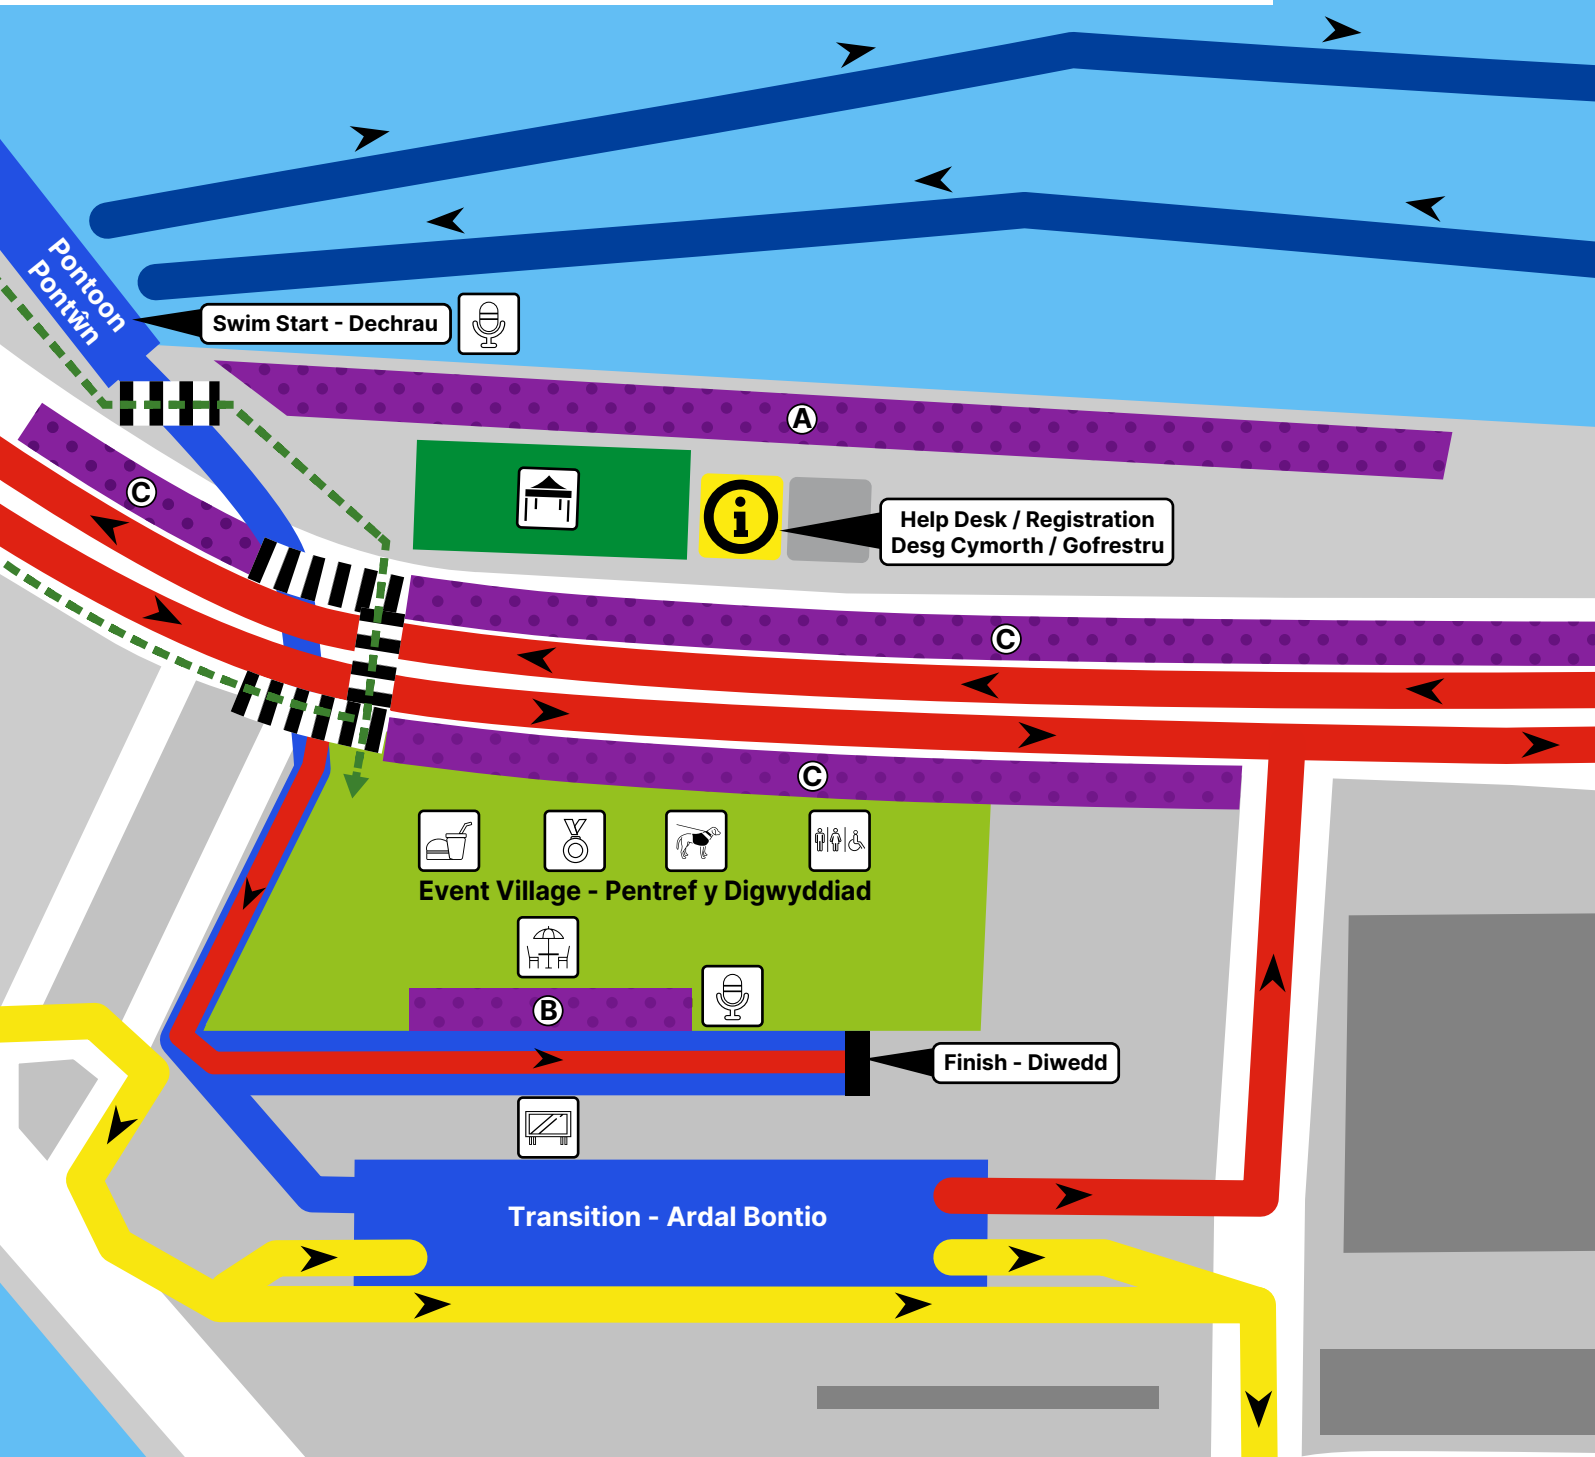

WORLD TRIATHLON PARA SERIES

VENUE - LLEOLIAD

- 750m = 1 lap - lapiau**
- 19.48km = 5 laps - lapiau**
- 5km = 3 laps - lapiau**
- Directional arrows - Arwyddion cyfarwyddo**
- Drop curb crossing point - Man croesi palmant isel**
- Turning point - Man troi**

VENUE MAP - MAP Y LLEOLIAD

SPECTATING PWYNT GWYLIO / GWYLWYR

-   Swim Course
Cwrs Nofio
-   Bike Course
Cwrs Beicio
-   Run Course
Cwrs Rhedeg
-  Directional Arrows
Saethau Cyfeiriadol
-  (A) Swim Course Spectating
Man Gwyllo Linell Derfyn
-  (B) Accessible Viewing Area
Man Gwyllo Hygyrch
-  (C) Run Course Spectating
Gwyllo'r Cwrs Rhedeg
-  Drop curb crossing point
Man croesi palmant isel

EVENT VILLAGE & ENTERTAINMENT PENTREF DIGWYDDIADAU / ADLONIANT

-  Route from Langdon Road / Sail Bridge
Llwybr o Ffordd Langdon / Pont Hwyllo
-  Big Screen with subtitled race coverage
and leaderboards
Sgrin Fawr gyda sylwebaeth wedi'i hisdeitlo
a byrddau arweinwyr
-  Live commentary and PA system
Sylwebaeth fyw a system PA
-  Seating Area with Parasols
Ardal Eistedd gyda Pharasolau
-  Food & Beverage
Bwyd a Diod
-  Temporary Accessible Toilets
Toiledau Hygyrch Dros Dro
-  Medal Ceremony
Seremonïau Medalau
-  Assistance Dog Area
Man Cŵn Cymorth
-  Marina Market
Marchnad y Marina