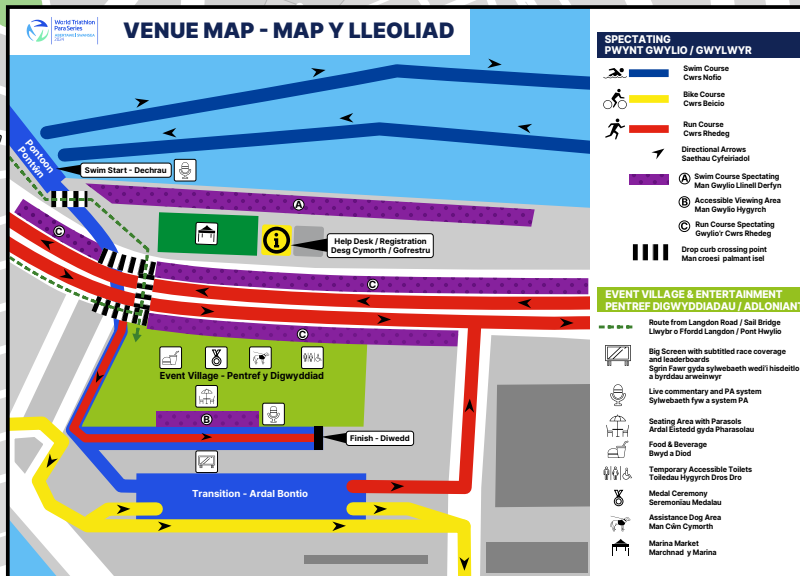

WORLD TRIATHLON PARA SERIES

VENUE - LLEOLIAD

- 750m = 1 lap - lapiau**
- 19.48km = 5 laps - lapiau**
- 5km = 3 laps - lapiau**
- Directional arrows - Arwyddion cyfarwyddo**
- Drop curb crossing point - Man croesi palmant isel**
- Turning point - Man troi**

VENUE MAP - MAP Y LLEOLIAD

SPECTATING PWYNT GWYLIO / GWYLWYR

-   Swim Course
Cwrs Nofio
-   Bike Course
Cwrs Beicio
-   Run Course
Cwrs Rhedeg
-  Directional Arrows
Saethau Cyfeiriadol
-  (A) Swim Course Spectating
Man Gwyllo Linell Derfyn
-  (B) Accessible Viewing Area
Man Gwyllo Hygyrch
-  (C) Run Course Spectating
Gwyllo'r Cwrs Rhedeg
-  Drop curb crossing point
Man croesi palmant isel

EVENT VILLAGE & ENTERTAINMENT PENTREF DIGWYDDIADAU / ADLONIANT

-  Route from Langdon Road / Sail Bridge
Llwybr o Ffordd Langdon / Pont Hwyllo
-  Big Screen with subtitled race coverage
and leaderboards
Sgrin Fawr gyda sylwebaeth wedi'i hisdeitlo
a byrddau arweinwyr
-  Live commentary and PA system
Sylwebaeth fyw a system PA
-  Seating Area with Parasols
Ardal Eistedd gyda Pharasolau
-  Food & Beverage
Bwyd a Diod
-  Temporary Accessible Toilets
Toiledau Hygyrch Dros Dro
-  Medal Ceremony
Seremonïau Medalau
-  Assistance Dog Area
Man Cŵn Cymorth
-  Marina Market
Marchnad y Marina